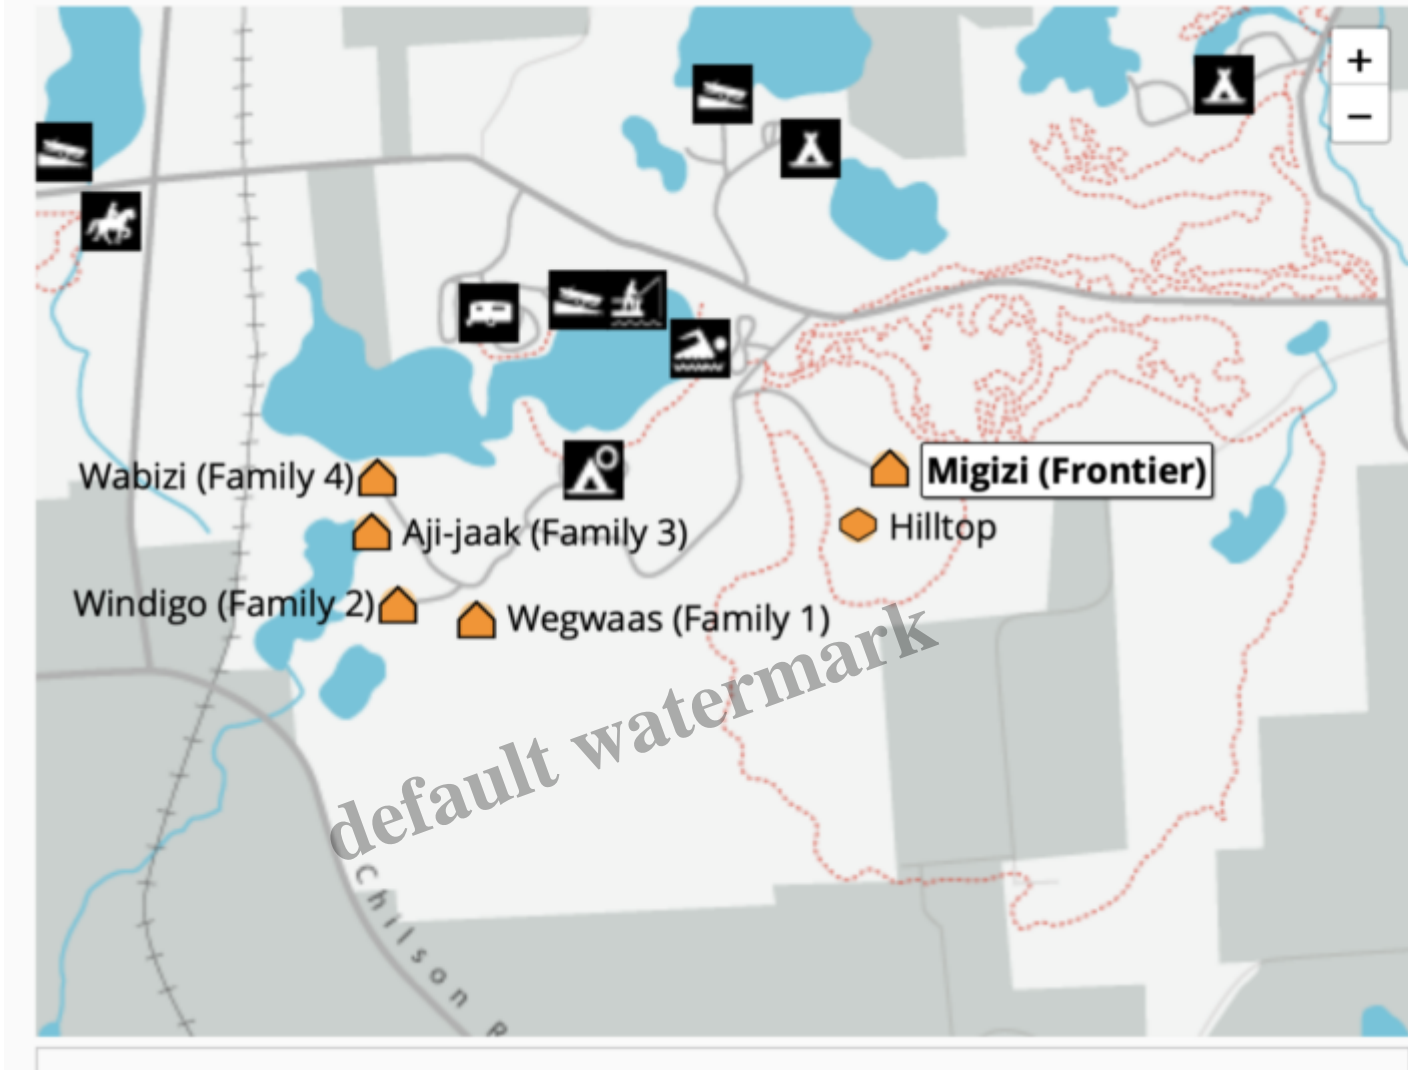

or select a firm earlier stage decisions to continue.