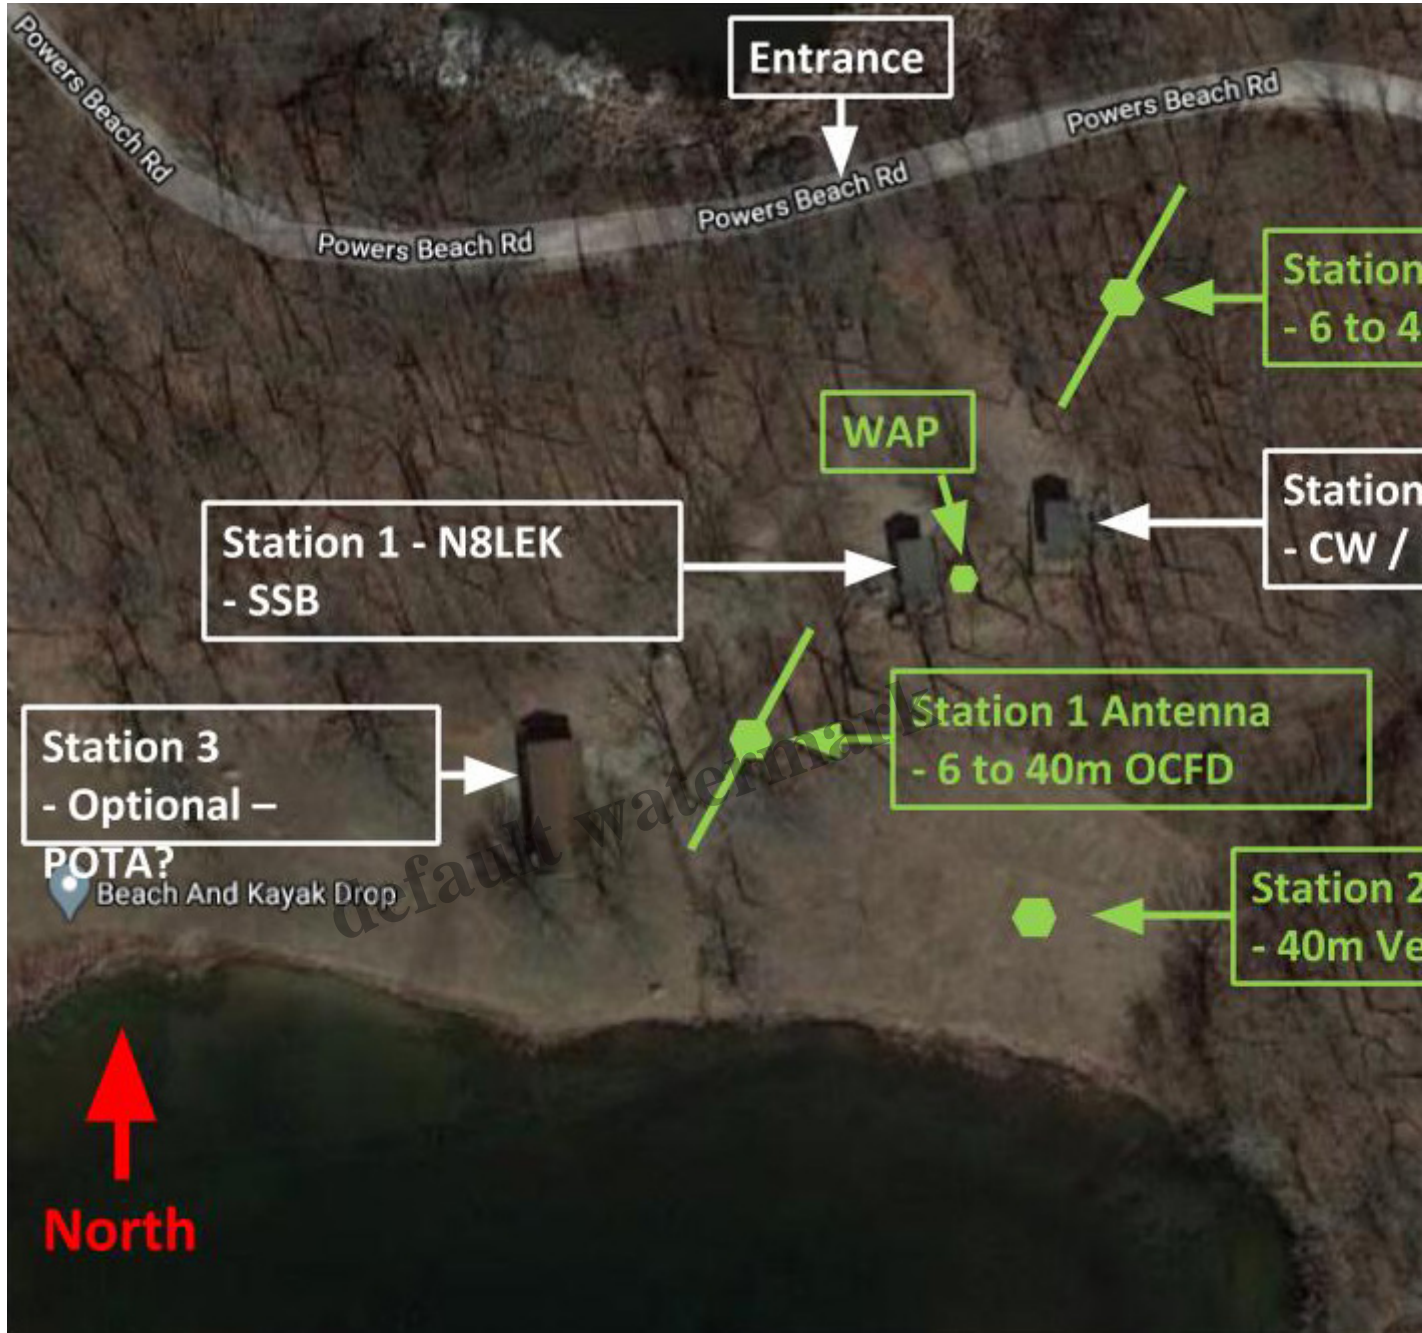

General Photos of Site